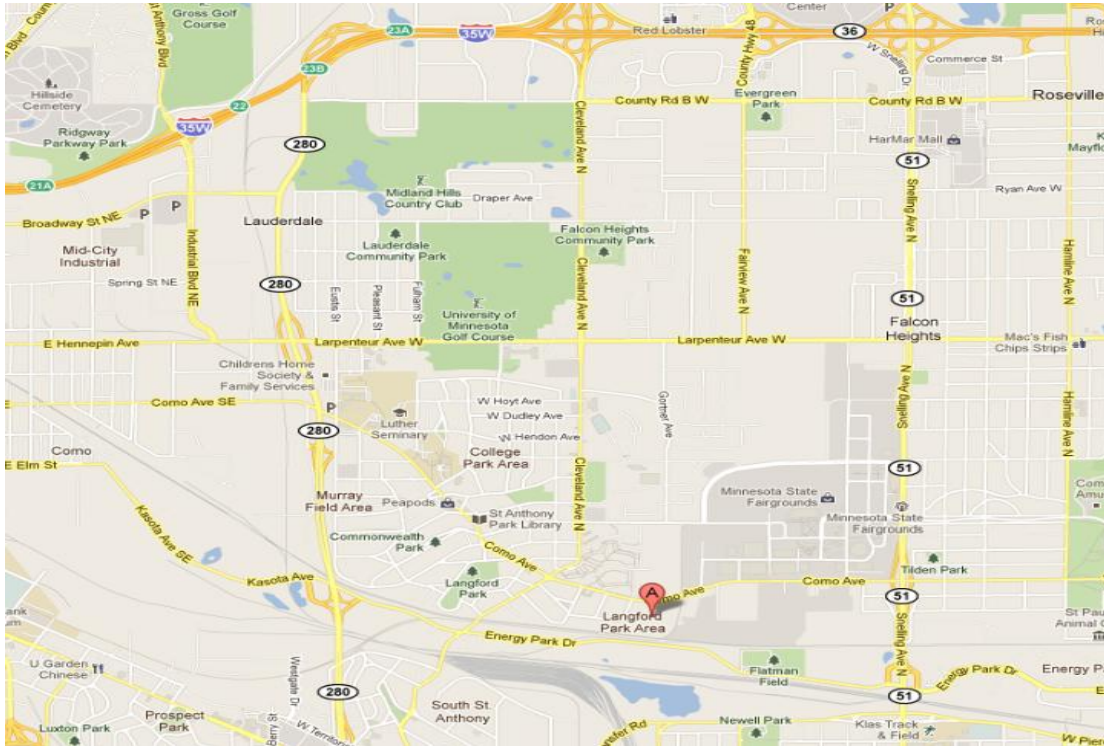

# Directions to SPPS District Service Facilities

## 1930 Como Avenue, St. Paul MN, 55108

**From the North:** From 35W southbound, take exit 23A to merge onto Minnesota 280 South. Take Como Avenue Exit. Turn right onto N Hunting Valley Rd (follow signs to Como Ave). Turn right onto Como Avenue. Traveling East on Como, turn right at the 1930 Como West Entrance Parking Lot, marked Facilities and Operations. The Facilities Department entrance is located by a handicapped accessible ramp.

**From the East:** From Highway 94 westbound, travel to Snelling Avenue (Highway 51). Merge onto St. Anthony Avenue and turn right onto Snelling Ave North. Traveling North on Snelling, exit at Como Avenue and turn left. Traveling West on Como, turn left at the 1930 Como West Entrance Parking Lot, marked Facilities and Operations. The Facilities Department entrance is located by a handicapped accessible ramp.

**From the West:** From Highway 94 eastbound, travel to Minnesota 280 North. Take Highway 280 north to Como Avenue. Traveling East on Como, turn right at the 1930 Como West Entrance Parking Lot, marked Facilities and Operations. The Facilities Department entrance is located by a handicapped accessible ramp.